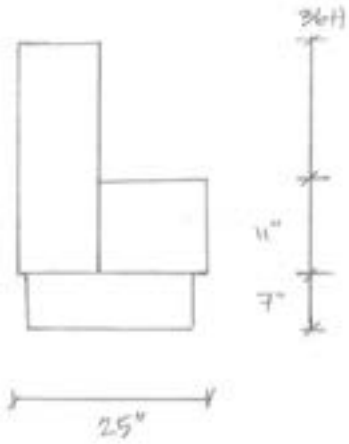

36" x 24"
BACK BOWDER TOP
UPHOL. AND TAIL
SPACED 44"
UPHOL. BOWDER
5" UPHOL. BOWDER
FABRIC AND UPHOL.
VINYL L. OR B. BOWDER

LAKECLIFF

1/2

KINGSMEN SOCIAL CLUB

- 36H x 25D x 13' 8" L
- DIAMOND TUFT
 - ROLL-OVER TOP
 - BRAY SIDE "WINGS"
 - 11" FOAM SEAT W/ 6" RADIUS
 - 7" SQUARED KICKBASE: BLACK PAINT
 - OUTSIDE BACK: DUSTCOVER
 - BACK/SEAT: CASABLANCA VELVET
- [1 pc BACK
2 pc SEAT

Whitetail Court
Design Change
03.06.2024

Revised Bench Specs
19"OAH x 20"OAW
5" foam seat
Nassimi Classic Black
14"H base
finish: 4 @ Newburyport Blue HC155/ 4 @ Thicket AF-405
4"H trim @ front and left-side
finish: 4 @ Newburyport Blue HC155/ 4 @ Thicket AF-405
QTY 8