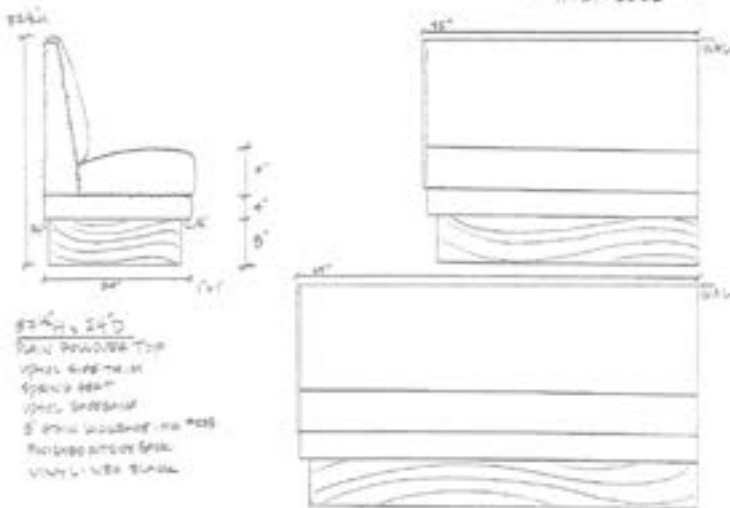

36" x 24"
BACK BOWDER TOP
UPHOL. AND TAIL
SPACED 44"
UPHOL. BOWDER
5" UPHOL. BOWDER
FABRIC AND UPHOL.
VINYL L. OR B. BOWDER

LAKECLIFF

1/2

KINGSMEN SOCIAL CLUB

- 36H x 25D x 13' 8" L
- DIAMOND TUFT
 - ROLL-OVER TOP
 - BRAY SIDE "WINGS"
 - 11" FOAM SEAT W/ 6" RADIUS
 - 7" SQUARED KICKBASE: BLACK PAINT
 - OUTSIDE BACK: DUSTCOVER
 - BACK/SEAT: CASABLANCA VELVET
- [1 pc BACK
2 pc SEAT

Whitetail Court
Design Change
03.06.2024

Revised Bench Specs
19"OAH x 20"OAW
5" foam seat
Nassimi Classic Black
14"H base
finish: 4 @ Newburyport Blue HC155/ 4 @ Thicket AF-405
4"H trim @ front and left-side
finish: 4 @ Newburyport Blue HC155/ 4 @ Thicket AF-405
QTY 8