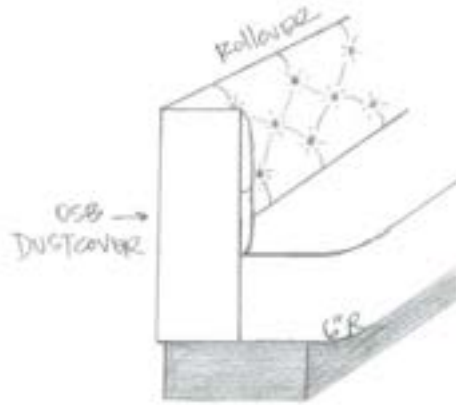

36" x 24"
BACK BOWDER TOP
UPHOL. AND TAIL
SPACED 44"
UPHOL. BOWDER
5" UPHOL. BOWDER
FABRIC AND UPHOL.
VINYL L. OR B. BOWDER

LAKECLIFF

1/2

KINGSMEN SOCIAL CLUB

- 36H x 25D x 13' 8" L
- DIAMOND TUFT
 - ROLL-OVER TOP
 - BRAY SIDE "WINGS"
 - 11" FOAM SEAT W/ 6" RADIUS
 - 7" SQUARED KICKBASE: BLACK PAINT
 - OUTSIDE BACK: DUSTCOVER
 - BACK/SEAT: CASABLANCA VELVET
- [1 pc BACK
2 pc SEAT