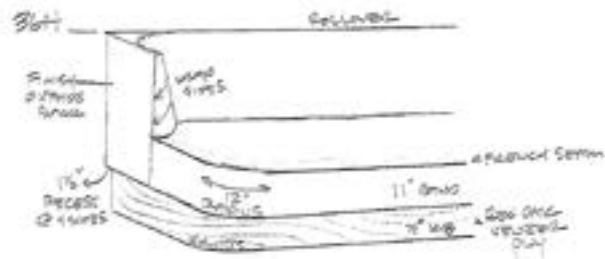

36" x 24"
BACK BOWDER TOP
UPHOL. AND TAIL
SPACED 44"
UPHOL. BOWDER
5" UPHOL. BOWDER
FABRIC AND UPHOL.
VINYL L. OR B. BOWDER

LAKECLIFF

1/2

KINGSMEN SOCIAL CLUB

- 36H x 25D x 13' 8" L
- DIAMOND TUFT
 - ROLL-OVER TOP
 - BRAY SIDE "WINGS"
 - 11" FOAM SEAT W/ 6" RADIUS
 - 7" SQUARED KICKBASE: BLACK PAINT
 - OUTSIDE BACK: DUSTCOVER
 - BACK/SEAT: CASABLANCA VELVET
- [1 pc BACK
2 pc SEAT

Whitetail Court
Design Change
03.06.2024

Revised Bench Specs
19"OAH x 20"OAW
5" foam seat
Nassimi Classic Black
14"H base
finish: 4 @ Newburyport Blue HC155/ 4 @ Thicket AF-405
4"H trim @ front and left-side
finish: 4 @ Newburyport Blue HC155/ 4 @ Thicket AF-405
QTY 8