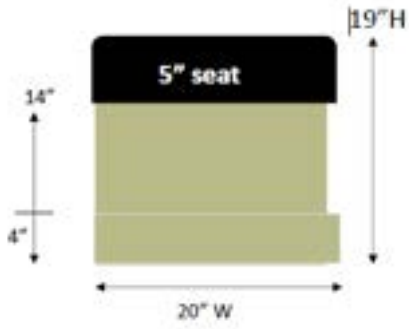

36" x 24"
BACK BOWDER TOP
UPHOL. AND TAIL
SPACED 44"
UPHOL. BOWDER
5" UPHOL. BOWDER
FABRIC AND UPHOL.
VINYL L. OR B. BOWDER

LAKECLIFF

1/2

KINGSMEN SOCIAL CLUB

- 36H x 25D x 13' 8" L
- DIAMOND TUFT
 - ROLL-OVER TOP
 - BRAY SIDE "WINGS"
 - 11" FOAM SEAT W/ 6" RADIUS
 - 7" SQUARED KICKBASE: BLACK PAINT
 - OUTSIDE BACK: DUSTCOVER
 - BACK/SEAT: CASABLANCA VELVET
- [1 pc BACK
2 pc SEAT

PICKRON RESIDENCE
ATTN: JEFFREY/AMY
08.29.2023

COMP PHOTO:

36"H L-SHAPE 108"Lx 108"L
CLASSIC SERIES
DIAMOND-TUFTED ROLLOVER BACK: UPHOL BUTTONS
WRAP SIDES
SPRING SEAT: FRENCH SEAM W/ WELT @ BASE
UPHOLSTERED BASEBAND
RED OAK VENEER-PLY KICKBASE
STAIN: TBD
BACK: VELVET
SEAT: FAUX LEATHER
OUTSIDE BACK: DUSTCOVER

Whitetail Court
Design Change
03.06.2024

Revised Bench Specs
19"OAH x 20"OAW
5" foam seat
Nassimi Classic Black
14"H base
finish: 4 @ Newburyport Blue HC155/ 4 @ Thicket AF-405
4"H trim @ front and left-side
finish: 4 @ Newburyport Blue HC155/ 4 @ Thicket AF-405
QTY 8