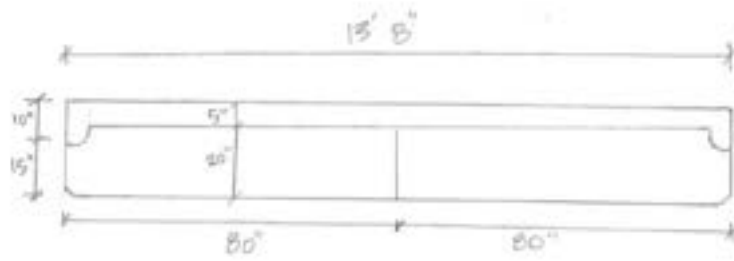

36" x 24"
BACK BOWDER TOP
UPHOL. AND TAIL
SPACED 44"
UPHOL. BOWDER
5" UPHOL. BOWDER
FABRIC AND UPHOL.
VINYL L. OR B. BOWDER

LAKECLIFF

1/2

KINGSMEN SOCIAL CLUB

- 36H x 25D x 13' 8" L
- DIAMOND TUFT
 - ROLL-OVER TOP
 - BRAY SIDE "WINGS"
 - 11" FOAM SEAT W/ 6" RADIUS
 - 7" SQUARED KICKBASE: BLACK PAINT
 - OUTSIDE BACK: DUSTCOVER
 - BACK/SEAT: CASABLANCA VELVET
- [1 pc BACK
2 pc SEAT

Whitetail Court
Design Change
03.06.2024

Revised Bench Specs
19"OAH x 20"OAW
5" foam seat
Nassimi Classic Black
14"H base
finish: 4 @ Newburyport Blue HC155/ 4 @ Thicket AF-405
4"H trim @ front and left-side
finish: 4 @ Newburyport Blue HC155/ 4 @ Thicket AF-405
QTY 8