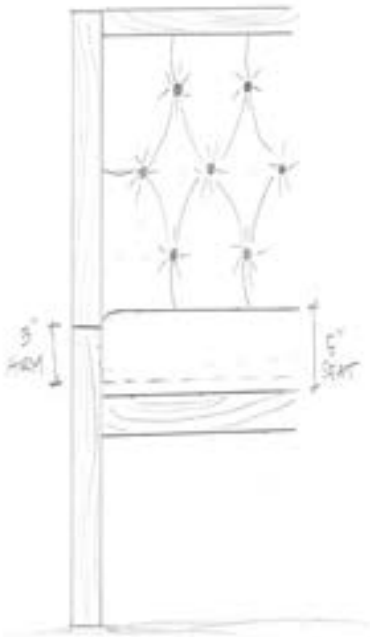

MCADOO'S
04.12.24

CUSHIONS FOR EXISTING BENCH
DIAMOND-TUFTED BACK CUSHION
UPHOL. BUTTONS
SMOOTH UPHOL. SEAT. FOAM
WATERFALL STYLE
OPTION B SHOWN
FABRIC: COM

Upholstery only

WING DADDY'S
GEN MULLEN
11.11.2022

36" x 24"
BACK BOWDER TOP
UPHOL. AND TAIL
SPACED 44"
UPHOL. BOWDER
5" UPHOL. BOWDER
FABRIC AND UPHOL.
VINYL L. OR B. BOWDER

LAKECLIFF

1/2

KINGSMEN SOCIAL CLUB

- 36H x 25D x 13' 8" L
- DIAMOND TUFT
 - ROLL-OVER TOP
 - BRAY SIDE "WINGS"
 - 11" FOAM SEAT W/ 6" RADIUS
 - 7" SQUARED KICKBASE: BLACK PAINT
 - OUTSIDE BACK: DUSTCOVER
 - BACK/SEAT: CASABLANCA VELVET
- [1 pc BACK
2 pc SEAT

PICKRON RESIDENCE
ATTN: JEFFREY/AMY
08.29.2023

COMP PHOTO:

36"H L-SHAPE 108"Lx 108"L
CLASSIC SERIES
DIAMOND-TUFTED ROLLOVER BACK: UPHOL BUTTONS
WRAP SIDES
SPRING SEAT: FRENCH SEAM W/ WELT @ BASE
UPHOLSTERED BASEBAND
RED OAK VENEER-PLY KICKBASE
STAIN: TBD
BACK: VELVET
SEAT: FAUX LEATHER
OUTSIDE BACK: DUSTCOVER

Whitetail Court
Design Change
03.06.2024

Revised Bench Specs
19"OAH x 20"OAW
5" foam seat
Nassimi Classic Black
14"H base
finish: 4 @ Newburyport Blue HC155/ 4 @ Thicket AF-405
4"H trim @ front and left-side
finish: 4 @ Newburyport Blue HC155/ 4 @ Thicket AF-405
QTY 8