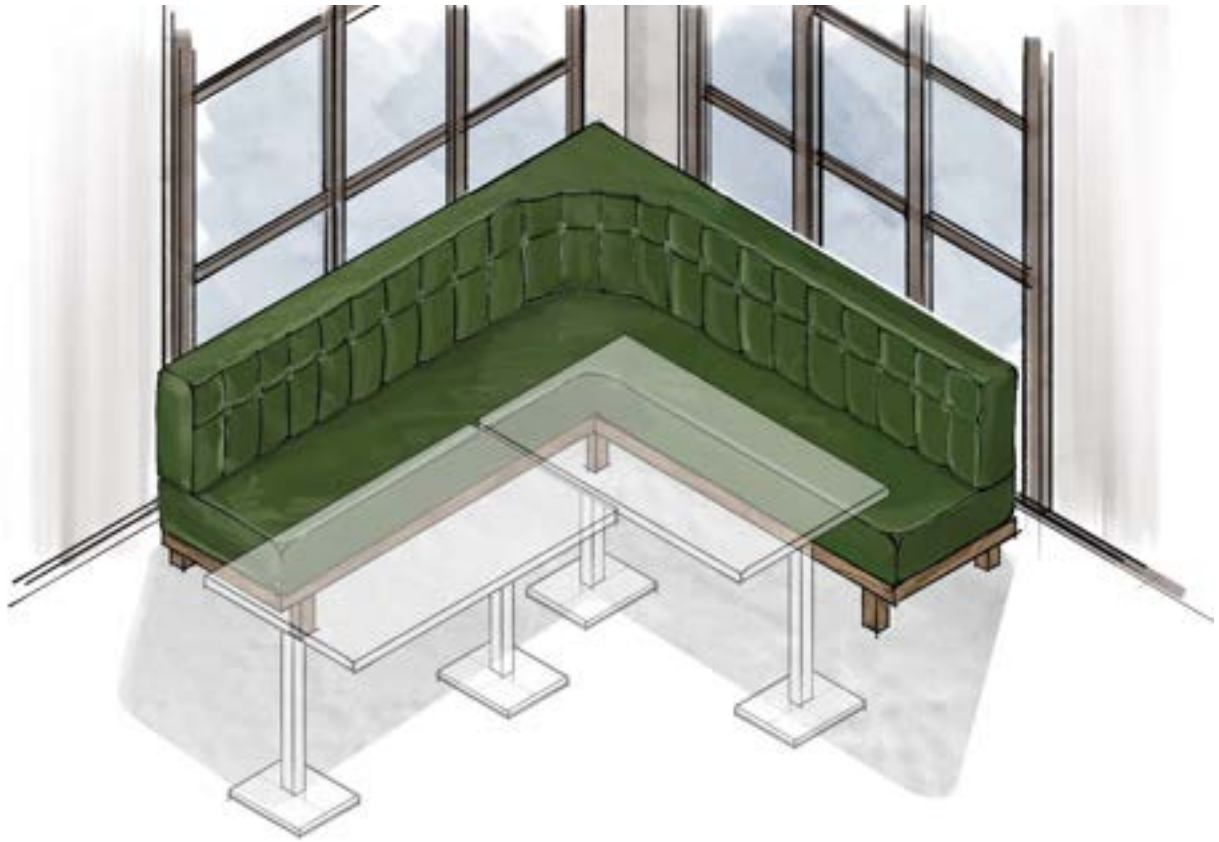

MCADOO'S
04.12.24

CUSHIONS FOR EXISTING BENCH
DIAMOND-TUFTED BACK CUSHION
UPHOL. BUTTONS
SMOOTH UPHOL. SEAT. FOAM
WATERFALL STYLE
OPTION B SHOWN
FABRIC: COM

Upholstery only

WING DADDY'S
GEN MULLEN
11.11.2022

36" x 24"
BACK BOWDER TOP
UPHOL. AND TAIL
SPACED 44"
UPHOL. BOWDER
5" UPHOL. BOWDER
FABRIC AND UPHOL.
VINYL L. OR B. BOWDER

LAKECLIFF

1/2

KINGSMEN SOCIAL CLUB

- 36H x 25D x 13' 8" L
- DIAMOND TUFT
 - ROLL-OVER TOP
 - BRAY SIDE "WINGS"
 - 11" FOAM SEAT W/ 6" RADIUS
 - 7" SQUARED KICKBASE: BLACK PAINT
 - OUTSIDE BACK: DUSTCOVER
 - BACK/SEAT: CASABLANCA VELVET
- [1 pc BACK
2 pc SEAT

PICKRON RESIDENCE
ATTN: JEFFREY/AMY
08.29.2023

COMP PHOTO:

36"H L-SHAPE 108"Lx 108"L
CLASSIC SERIES
DIAMOND-TUFTED ROLLOVER BACK: UPHOL BUTTONS
WRAP SIDES
SPRING SEAT: FRENCH SEAM W/ WELT @ BASE
UPHOLSTERED BASEBAND
RED OAK VENEER-PLY KICKBASE
STAIN: TBD
BACK: VELVET
SEAT: FAUX LEATHER
OUTSIDE BACK: DUSTCOVER

Whitetail Court
Design Change
03.06.2024

Revised Bench Specs
19"OAH x 20"OAW
5" foam seat
Nassimi Classic Black
14"H base
finish: 4 @ Newburyport Blue HC155/ 4 @ Thicket AF-405
4"H trim @ front and left-side
finish: 4 @ Newburyport Blue HC155/ 4 @ Thicket AF-405
QTY 8